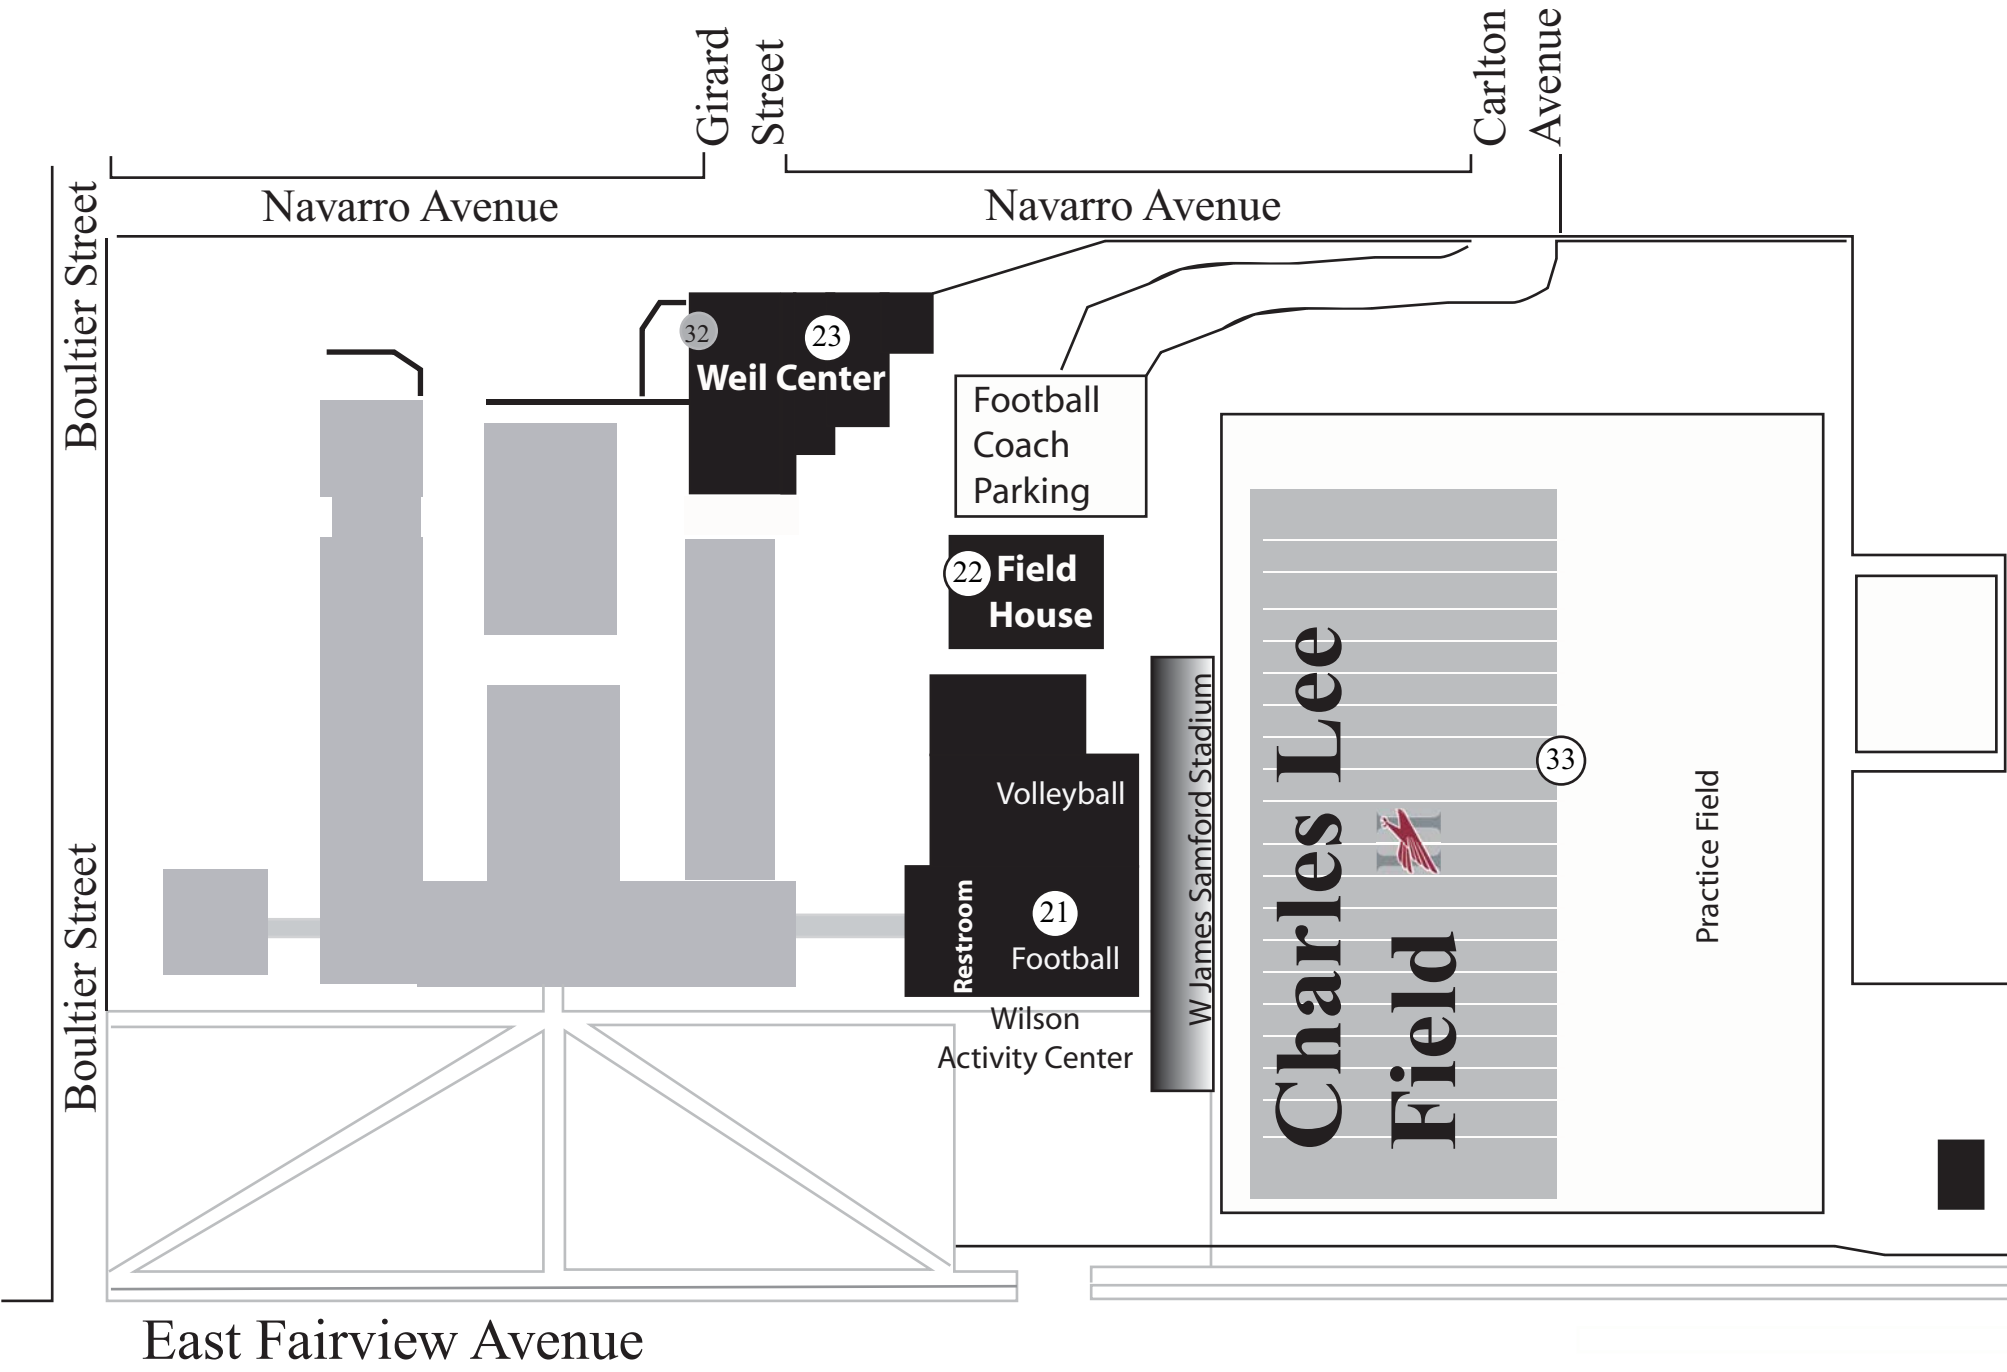

Boulter Street

Boulter Street

Navarro Avenue

Navarro Avenue

Girard Street

Carlton Avenue

32
23
Weil Center

Football Coach Parking

22 Field House

Restroom
21 Football

Wilson Activity Center

W James Samford Stadium

Charles Lee Field

33

Practice Field

East Fairview Avenue