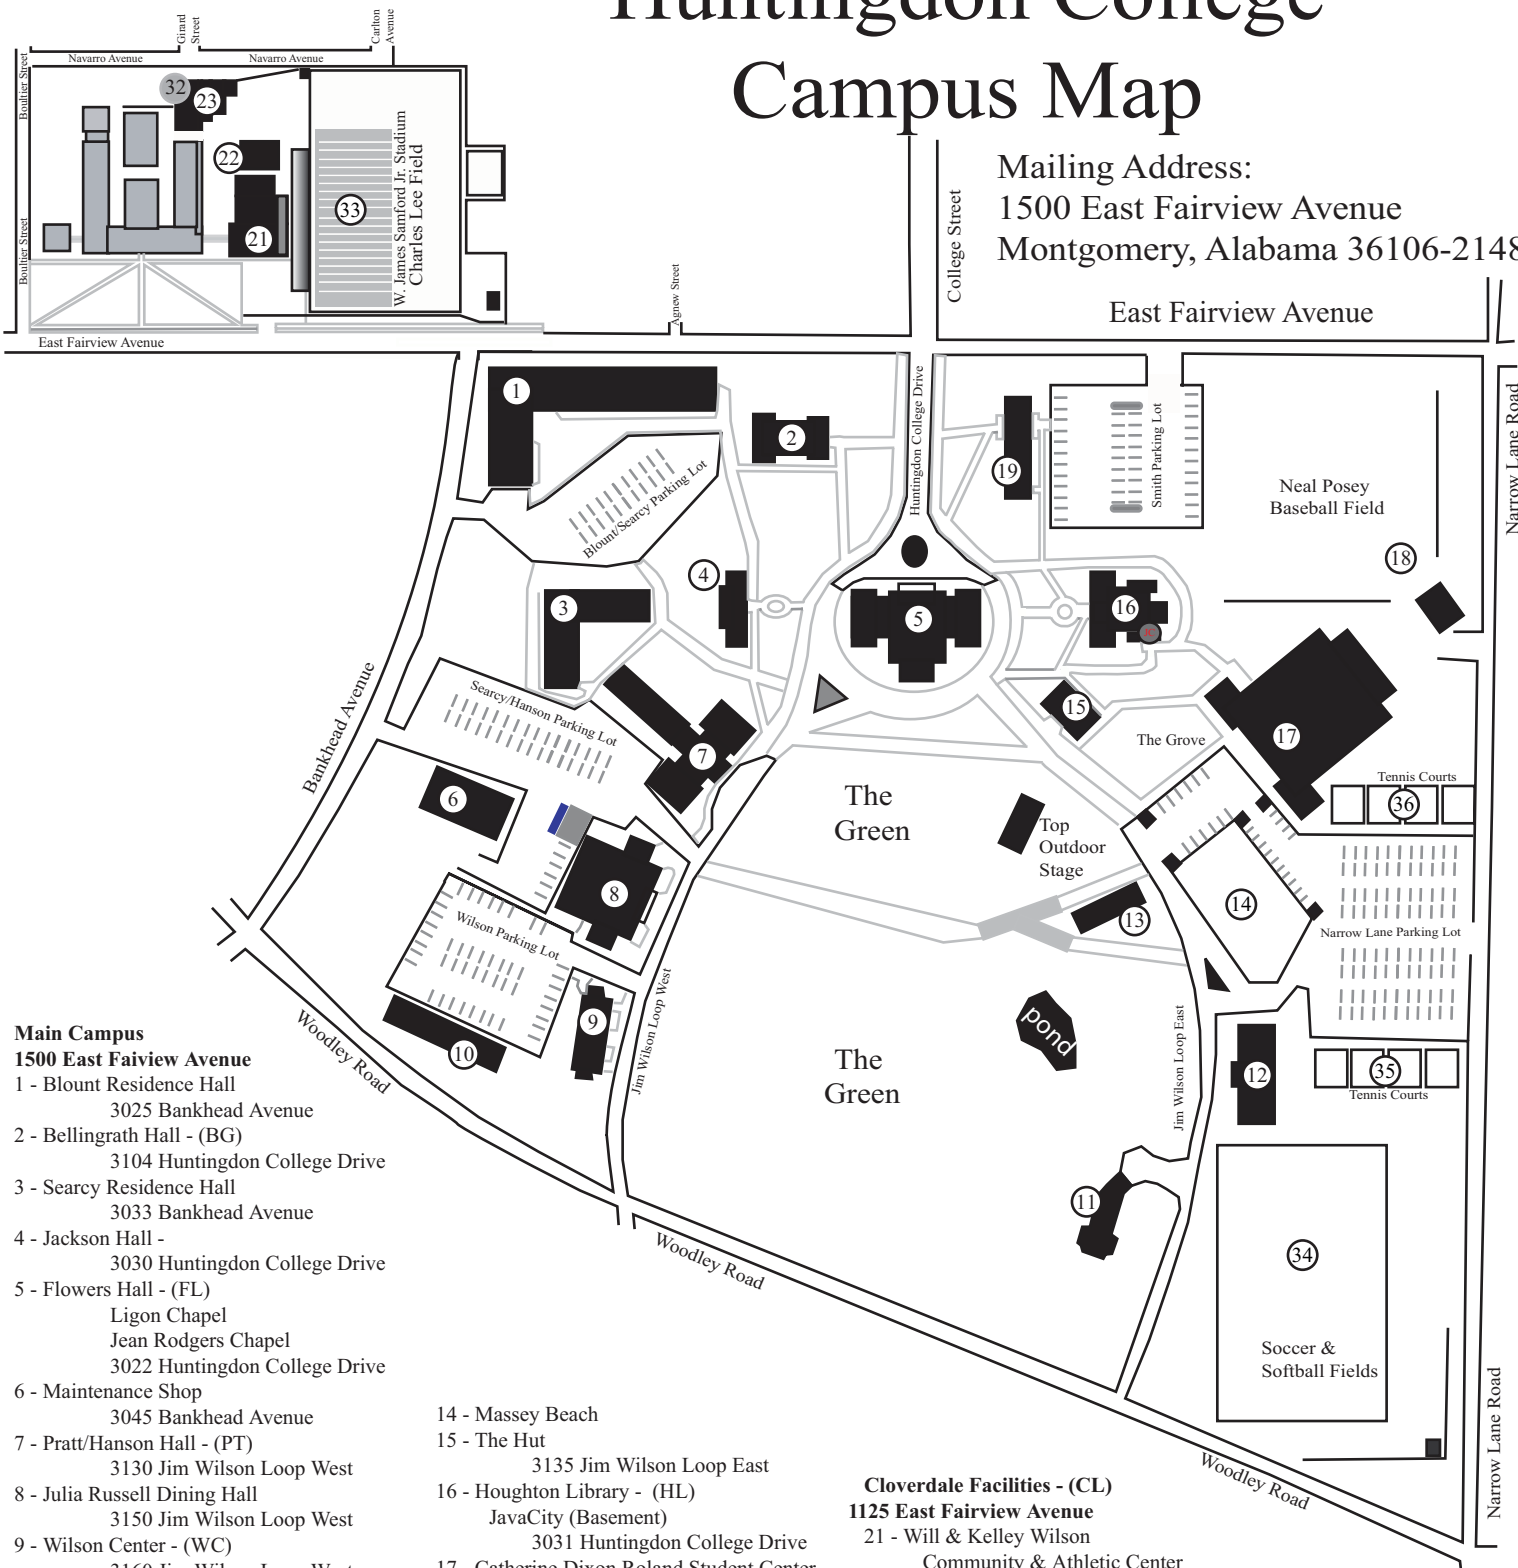

Cloverdale Campus

Huntingdon College Campus Map

Mailing Address:
1500 East Fairview Avenue
Montgomery, Alabama 36106-2148

Main Campus

1500 East Fairview Avenue

- 1 - Blount Residence Hall
3025 Bankhead Avenue
- 2 - Bellingrath Hall - (BG)
3104 Huntingdon College Drive
- 3 - Searcy Residence Hall
3033 Bankhead Avenue
- 4 - Jackson Hall -
3030 Huntingdon College Drive
- 5 - Flowers Hall - (FL)
Ligon Chapel
Jean Rodgers Chapel
3022 Huntingdon College Drive
- 6 - Maintenance Shop
3045 Bankhead Avenue
- 7 - Pratt/Hanson Hall - (PT)
3130 Jim Wilson Loop West
- 8 - Julia Russell Dining Hall
3150 Jim Wilson Loop West
- 9 - Wilson Center - (WC)
3160 Jim Wilson Loop West
- 10 - Trimble Hall - AISA
1241 Woodley Road
- 11 - The Delchamps Residence
3170 Jim Wilson Loop East
- 12 - Ligon Residence Hall
3165 Jim Wilson Loop East
- 13 - Seay Twins Art Gallery
3140 Jim Wilson Loop East

- 14 - Massey Beach
- 15 - The Hut
3135 Jim Wilson Loop East
- 16 - Houghton Library - (HL)
JavaCity (Basement)
3031 Huntingdon College Drive
- 17 - Catherine Dixon Roland Student Center
Bookstore, Roland Arena,
Mailroom
3139 Jim Wilson Loop East
- 18 - Posey Field & Press Box
3126 Narrow Lane Road
- 19 - Sybil Smith Hall - (SM)
Delchamps Recital Hall
3105 Huntingdon College Drive

Cloverdale Facilities - (CL)

- 1125 East Fairview Avenue
- 21 - Will & Kelley Wilson
Community & Athletic Center
James W. Wilson Jr. Gymnasium
 - 22 - Field House
 - 23 - Weil Center
 - 32 - Cloverdale Security Office
 - 33 - Charles Lee Field at
W. James Samford Jr. Stadium
 - 34 - Soccer and Softball Fields
 - 35 - South Tennis Courts
 - 36 - North Tennis Courts

22 Field House

Restroom
21 Football

Wilson Activity Center

W James Samford Stadium

Charles Lee Field

33

Practice Field

East Fairview Avenue